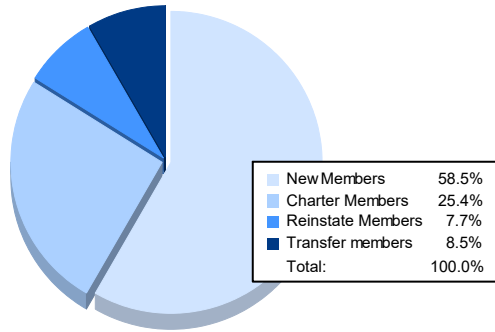

Year	New Clubs	Dropped Clubs	Gain/ Loss Clubs	New Members	Charter Members	Reinstate Members	Transfer Members	Total Member Added	Total Members Dropped	Gain/ Loss Members
2016-2017	0	2	-2	212	7	21	13	253	280	-27
2017-2018	0	1	-1	167	1	6	23	197	350	-153
2018-2019	0	0	0	144	0	10	7	161	202	-41
2019-2020	0	1	-1	105	0	7	10	122	183	-61
2020-2021	1	3	-2	76	33	10	11	130	238	-108
<b>Average</b>	<b>0</b>	<b>1</b>	<b>-1</b>	<b>141</b>	<b>8</b>	<b>11</b>	<b>13</b>	<b>173</b>	<b>251</b>	<b>-78</b>

### Membership Composition June 2021 Cumulative

### Gender Composition June 2021 Cumulative