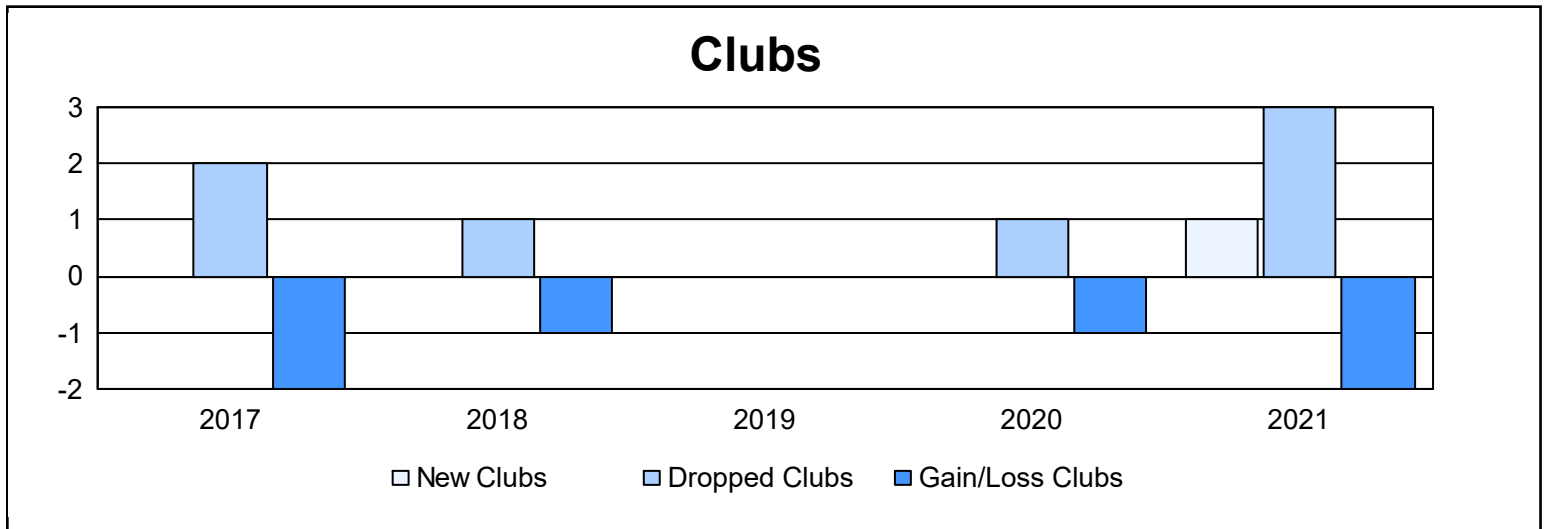

Year	New Clubs	Dropped Clubs	Gain/ Loss Clubs	New Members	Charter Members	Reinstate Members	Transfer Members	Total Member Added	Total Members Dropped	Gain/ Loss Members
2016-2017	0	2	-2	212	7	21	13	253	280	-27
2017-2018	0	1	-1	167	1	6	23	197	350	-153
2018-2019	0	0	0	144	0	10	7	161	202	-41
2019-2020	0	1	-1	105	0	7	10	122	183	-61
2020-2021	1	3	-2	76	33	10	11	130	238	-108
<b>Average</b>	<b>0</b>	<b>1</b>	<b>-1</b>	<b>141</b>	<b>8</b>	<b>11</b>	<b>13</b>	<b>173</b>	<b>251</b>	<b>-78</b>

### Membership Composition June 2021 Cumulative