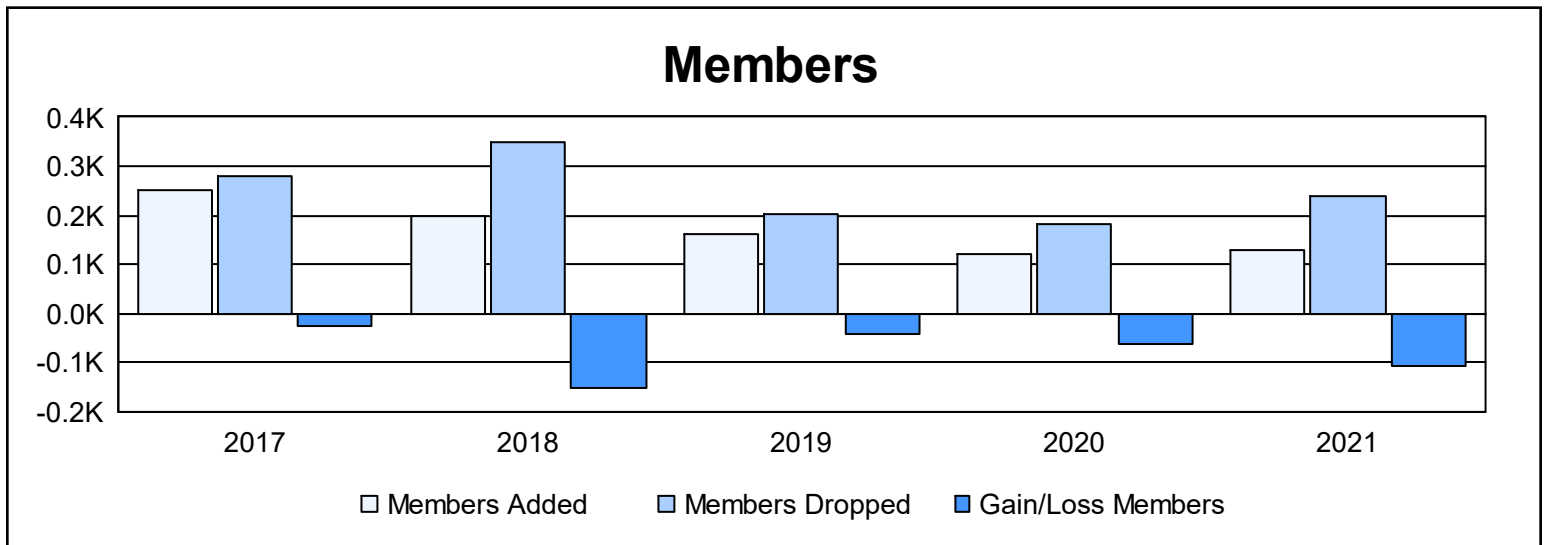

Year	New Clubs	Dropped Clubs	Gain/ Loss Clubs	New Members	Charter Members	Reinstate Members	Transfer Members	Total Member Added	Total Members Dropped	Gain/ Loss Members
2016-2017	0	2	-2	212	7	21	13	253	280	-27
2017-2018	0	1	-1	167	1	6	23	197	350	-153
2018-2019	0	0	0	144	0	10	7	161	202	-41
2019-2020	0	1	-1	105	0	7	10	122	183	-61
2020-2021	1	3	-2	76	33	10	11	130	238	-108
<b>Average</b>	<b>0</b>	<b>1</b>	<b>-1</b>	<b>141</b>	<b>8</b>	<b>11</b>	<b>13</b>	<b>173</b>	<b>251</b>	<b>-78</b>

### Membership Composition June 2021 Cumulative